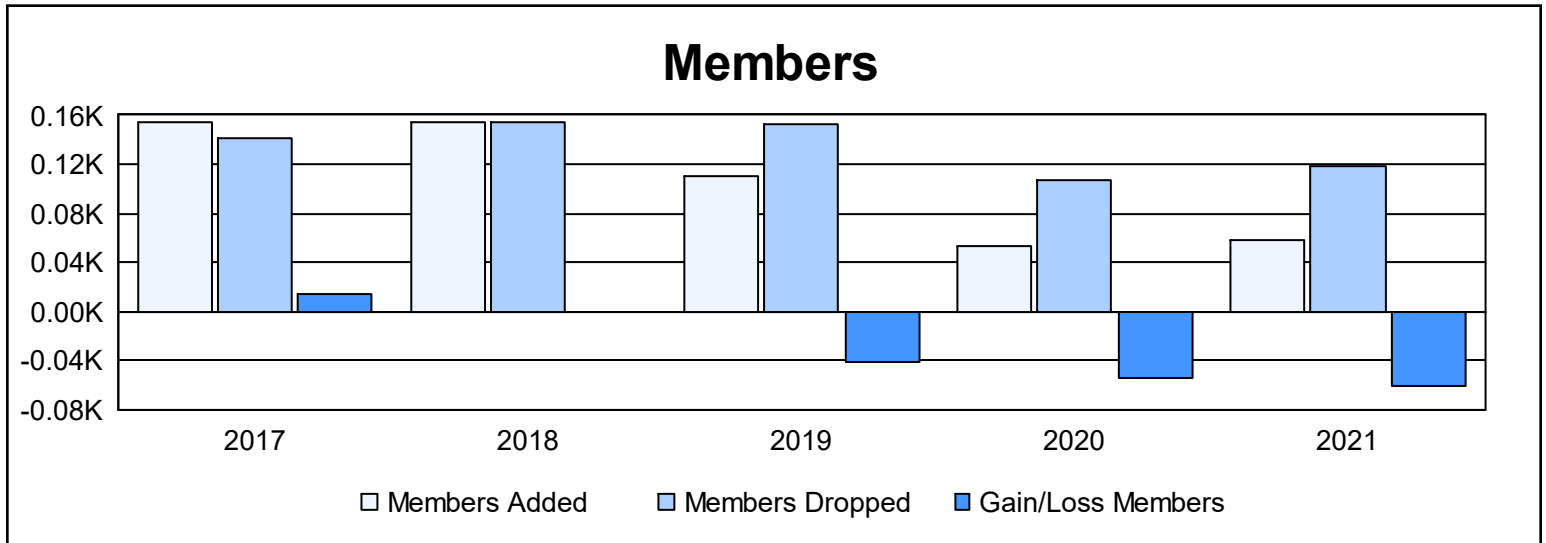

Year	New Clubs	Dropped Clubs	Gain/ Loss Clubs	New Members	Charter Members	Reinstate Members	Transfer Members	Total Member Added	Total Members Dropped	Gain/ Loss Members
2016-2017	0	0	0	137	0	4	14	155	141	14
2017-2018	0	1	-1	135	1	8	10	154	154	0
2018-2019	0	0	0	95	0	9	7	111	153	-42
2019-2020	0	1	-1	49	0	4	0	53	107	-54
2020-2021	0	1	-1	52	0	5	1	58	118	-60
<b>Average</b>	<b>0</b>	<b>1</b>	<b>-1</b>	<b>94</b>	<b>0</b>	<b>6</b>	<b>6</b>	<b>106</b>	<b>135</b>	<b>-28</b>

### Membership Composition June 2021 Cumulative