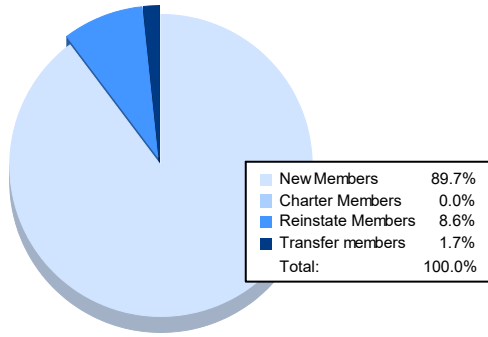

Year	New Clubs	Dropped Clubs	Gain/ Loss Clubs	New Members	Charter Members	Reinstate Members	Transfer Members	Total Member Added	Total Members Dropped	Gain/ Loss Members
2016-2017	0	0	0	137	0	4	14	155	141	14
2017-2018	0	1	-1	135	1	8	10	154	154	0
2018-2019	0	0	0	95	0	9	7	111	153	-42
2019-2020	0	1	-1	49	0	4	0	53	107	-54
2020-2021	0	1	-1	52	0	5	1	58	118	-60
<b>Average</b>	<b>0</b>	<b>1</b>	<b>-1</b>	<b>94</b>	<b>0</b>	<b>6</b>	<b>6</b>	<b>106</b>	<b>135</b>	<b>-28</b>

### Membership Composition June 2021 Cumulative