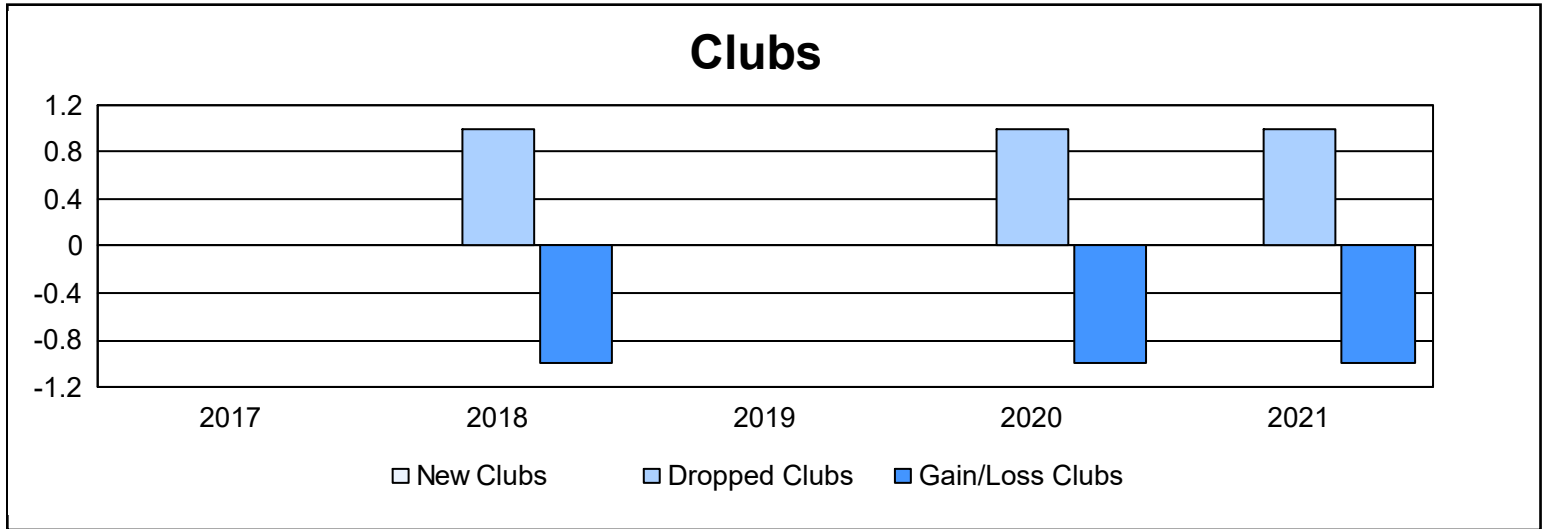

Year	New Clubs	Dropped Clubs	Gain/ Loss Clubs	New Members	Charter Members	Reinstate Members	Transfer Members	Total Member Added	Total Members Dropped	Gain/ Loss Members
2016-2017	0	0	0	137	0	4	14	155	141	14
2017-2018	0	1	-1	135	1	8	10	154	154	0
2018-2019	0	0	0	95	0	9	7	111	153	-42
2019-2020	0	1	-1	49	0	4	0	53	107	-54
2020-2021	0	1	-1	52	0	5	1	58	118	-60
<b>Average</b>	<b>0</b>	<b>1</b>	<b>-1</b>	<b>94</b>	<b>0</b>	<b>6</b>	<b>6</b>	<b>106</b>	<b>135</b>	<b>-28</b>

### Membership Composition June 2021 Cumulative